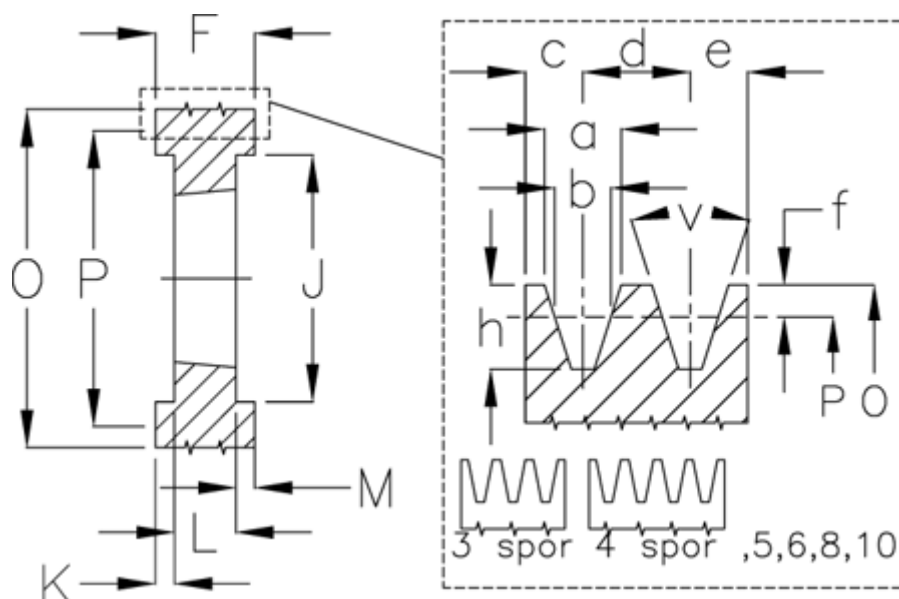

Article number: 604111014004

Description: V-belt pulley SPB 140/4 TL2517

## Measures

a	= 16.3	For bush	= 2517	O	= 147.0
b	= 14.0	h	= 17.5	P	= 140
Bush $\zeta$ max	= 60	J	= 100	Type	= SPB
c	= 12.5	K	= 18,5	v	= 34 degrees
d	= 19.0	L	= 45		
e	= 12.5	m	= 18.5		
f	= 3.5	N	= -		
F	= 82	Number of ribs	= 4		